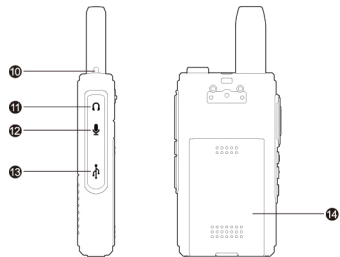

POCKET+

2-WAY RADIO

blackbbox®
2-way radios

Features

- ➊ Dual PTT
- ➋ Light
- ➌ Mic
- ➍ Speaker
- ➎ Antenna
- ➏ Side key PTT
- ➐ Channel +
- ➑ Channel -
- ➒ Power on/off Switch
- ➓ Volume Switch
- ➑ Earphone Interface
- ➒ Microphone Interface
- ➓ USB Interface
- ➑ Battery

FCC ID # U7GPKTPLUS

I Power On/Off

Long press "Power On/Off" Key for 2 seconds to turn on/off the radio.

See # 9
Power Button

II Channel / Volume control

Press UP or DOWN for channel options.

Toggle the Switch on top of radio.