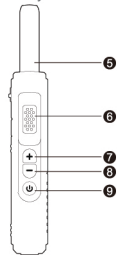

I Power On/Off

Long press "Power On/Off" Key for 2 seconds to turn on/off the radio.

See # 9
Power Button

II Channel / Volume control

Press UP or DOWN for channel options.

Toggle the Switch on top of radio.