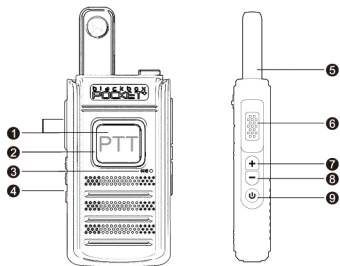

POCKET+

2-WAY RADIO

blackbbox®
2-way radios

Features

- ➊ Dual PTT
- ➋ Light
- ➌ Mic
- ➍ Speaker
- ➎ Antenna
- ➏ Side key PTT
- ➐ Channel +
- ➑ Channel -
- ➒ Power on/off Switch
- ➓ Volume Switch
- ➑ Earphone Interface
- ➒ Microphone Interface
- ➓ USB Interface
- ➑ Battery

NOTE: This equipment has been tested and found to comply with the limits for a Class B device, pursuant to part 15 of the FCC Rules. These limits are designed to provide reasonable protection against harmful interference when the equipment is operated in a commercial environment. This equipment generates, uses, and can radiate radio frequency energy and, if not installed and used in accordance with the instruction manual, may cause harmful interference to radio communications. Operation of this equipment in a residential area is likely to cause harmful interference in which case the user will be required to correct the interference at his own expense.

FCC ID # U7GPKTPLUS

I Power On/Off

Long press "Power On/Off" Key for 2 seconds to turn on/off the radio.

See # 9
Power Button

II Channel / Volume control

Press UP or DOWN for channel options.

Toggle the Switch on top of radio.